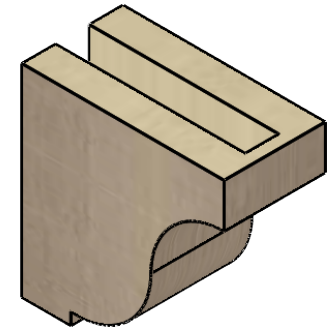

ITEM NUMBER: CORU03X06X06VANRCPR

3"W X 6"D X 6"H SERIES 1 CLASSIC VAN BUREN ROUGH CEDAR TIMBERTHANE
FAUX WOOD CORBEL, PRIMED

SIDE PROFILE

FRONT PROFILE

ISOMETRIC

EKENA MILLWORK
2300 WEST MAIN ST.
CLARKSVILLE, TX 75426
TOLL FREE: 866-607-0453
WWW.EKENAMILLWORK.COM

NOTES

1. INSTALLATION TO BE COMPLETED IN ACCORDANCE WITH MANUFACTURER'S SPECIFICATIONS.
2. DRAWING MAY NOT BE TO SCALE
3. THIS DRAWING IS INTENDED FOR DESIGN AND PLANNING PURPOSES ONLY.
4. ALL INFORMATION CONTAINED HEREIN WAS CURRENT AT THE TIME OF DEVELOPMENT BUT MUST BE REVIEWED AND APPROVED BY THE PRODUCT MANUFACTURER TO BE CONSIDERED ACCURATE.
5. TIMBERTHANE ARCHITECTURAL PRODUCTS ARE MADE FROM HIGH DENSITY URETHANE AND COME FACTORY PRIMED