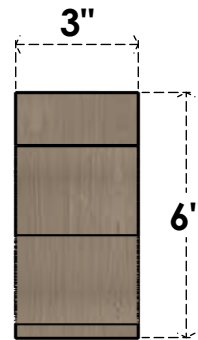

ITEM NUMBER: CORU03X06X06VANRCPR

3"W X 6"D X 6"H SERIES 1 CLASSIC VAN BUREN ROUGH CEDAR TIMBERTHANE
FAUX WOOD CORBEL, PRIMED

SIDE PROFILE

FRONT PROFILE

ISOMETRIC

EKENA MILLWORK
2300 WEST MAIN ST.
CLARKSVILLE, TX 75426
TOLL FREE: 866-607-0453
WWW.EKENAMILLWORK.COM

NOTES

1. INSTALLATION TO BE COMPLETED IN ACCORDANCE WITH MANUFACTURER'S SPECIFICATIONS.
2. DRAWING MAY NOT BE TO SCALE
3. THIS DRAWING IS INTENDED FOR DESIGN AND PLANNING PURPOSES ONLY.
4. ALL INFORMATION CONTAINED HEREIN WAS CURRENT AT THE TIME OF DEVELOPMENT BUT MUST BE REVIEWED AND APPROVED BY THE PRODUCT MANUFACTURER TO BE CONSIDERED ACCURATE.
5. TIMBERTHANE ARCHITECTURAL PRODUCTS ARE MADE FROM HIGH DENSITY URETHANE AND COME FACTORY PRIMED