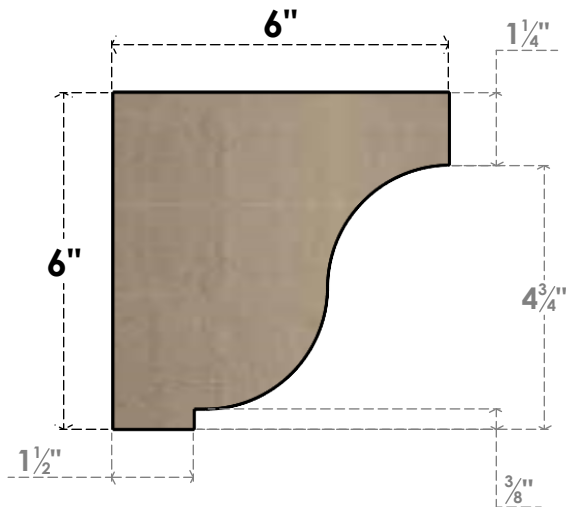

ITEM NUMBER: CORU03X06X06VANRCPR

3"W X 6"D X 6"H SERIES 1 CLASSIC VAN BUREN ROUGH CEDAR TIMBERTHANE
FAUX WOOD CORBEL, PRIMED

SIDE PROFILE

FRONT PROFILE

ISOMETRIC

EKENA MILLWORK
2300 WEST MAIN ST.
CLARKSVILLE, TX 75426
TOLL FREE: 866-607-0453
WWW.EKENAMILLWORK.COM

NOTES

1. INSTALLATION TO BE COMPLETED IN ACCORDANCE WITH MANUFACTURER'S SPECIFICATIONS.
2. DRAWING MAY NOT BE TO SCALE
3. THIS DRAWING IS INTENDED FOR DESIGN AND PLANNING PURPOSES ONLY.
4. ALL INFORMATION CONTAINED HEREIN WAS CURRENT AT THE TIME OF DEVELOPMENT BUT MUST BE REVIEWED AND APPROVED BY THE PRODUCT MANUFACTURER TO BE CONSIDERED ACCURATE.
5. TIMBERTHANE ARCHITECTURAL PRODUCTS ARE MADE FROM HIGH DENSITY URETHANE AND COME FACTORY PRIMED